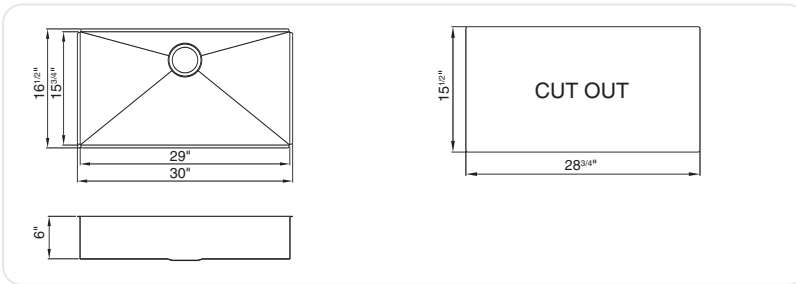

ESATTO

Stainless Steel I.0 Trough Bowl
Undermount

AS-ES10TXUSUM

Features

- 18 gauge Series 304 Steel
- Undermount installation
- Bowl depth 6"
- Fitted with high density sound deadening pads
- Spray back coating
- Cross-tapered bowls for efficient drainage
- Brushed finish

Finish

Drainer Grid
AS-ES10TDXXPK

Demi Drainer
AS-ES05DDXXPK

Chopping Board
AS-ES10CB92PK

We reserve the right to amend specifications, weights, measures and color availability without prior notice. All measurements are in millimetres unless otherwise stated.