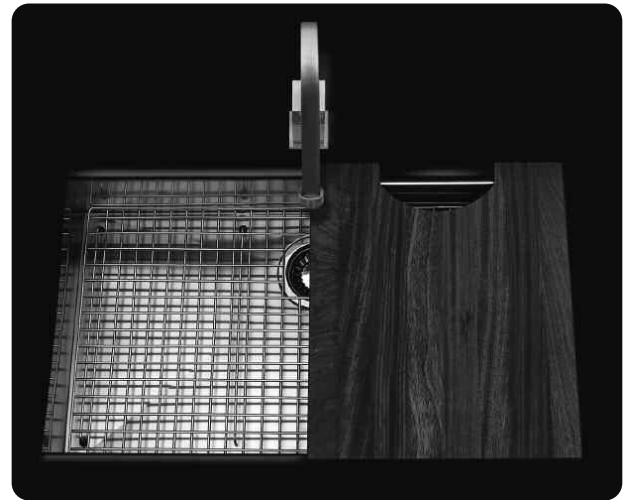

ESATTO

Stainless Steel I.0 Trough Bowl
Undermount

AS-ES10TXUSUM

Features

- 18 gauge Series 304 Steel
- Undermount installation
- Bowl depth 6"
- Fitted with high density sound deadening pads
- Spray back coating
- Cross-tapered bowls for efficient drainage
- Brushed finish