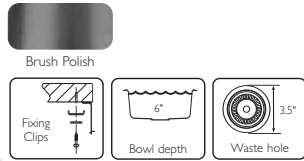

ESATTO

Stainless Steel I.0 Trough Bowl
Undermount

AS-ES10TXUSUM

Features

- 18 gauge Series 304 Steel
- Undermount installation
- Bowl depth 6"
- Fitted with high density sound deadening pads
- Spray back coating
- Cross-tapered bowls for efficient drainage
- Brushed finish

Finish

Drainer Grid
AS-ES10TDXXPK

Demi Drainer
AS-ES05DDXXPK

Chopping Board
AS-ES10CB92PK

We reserve the right to amend specifications, weights, measures and color availability without prior notice. All measurements are in millimetres unless otherwise stated.